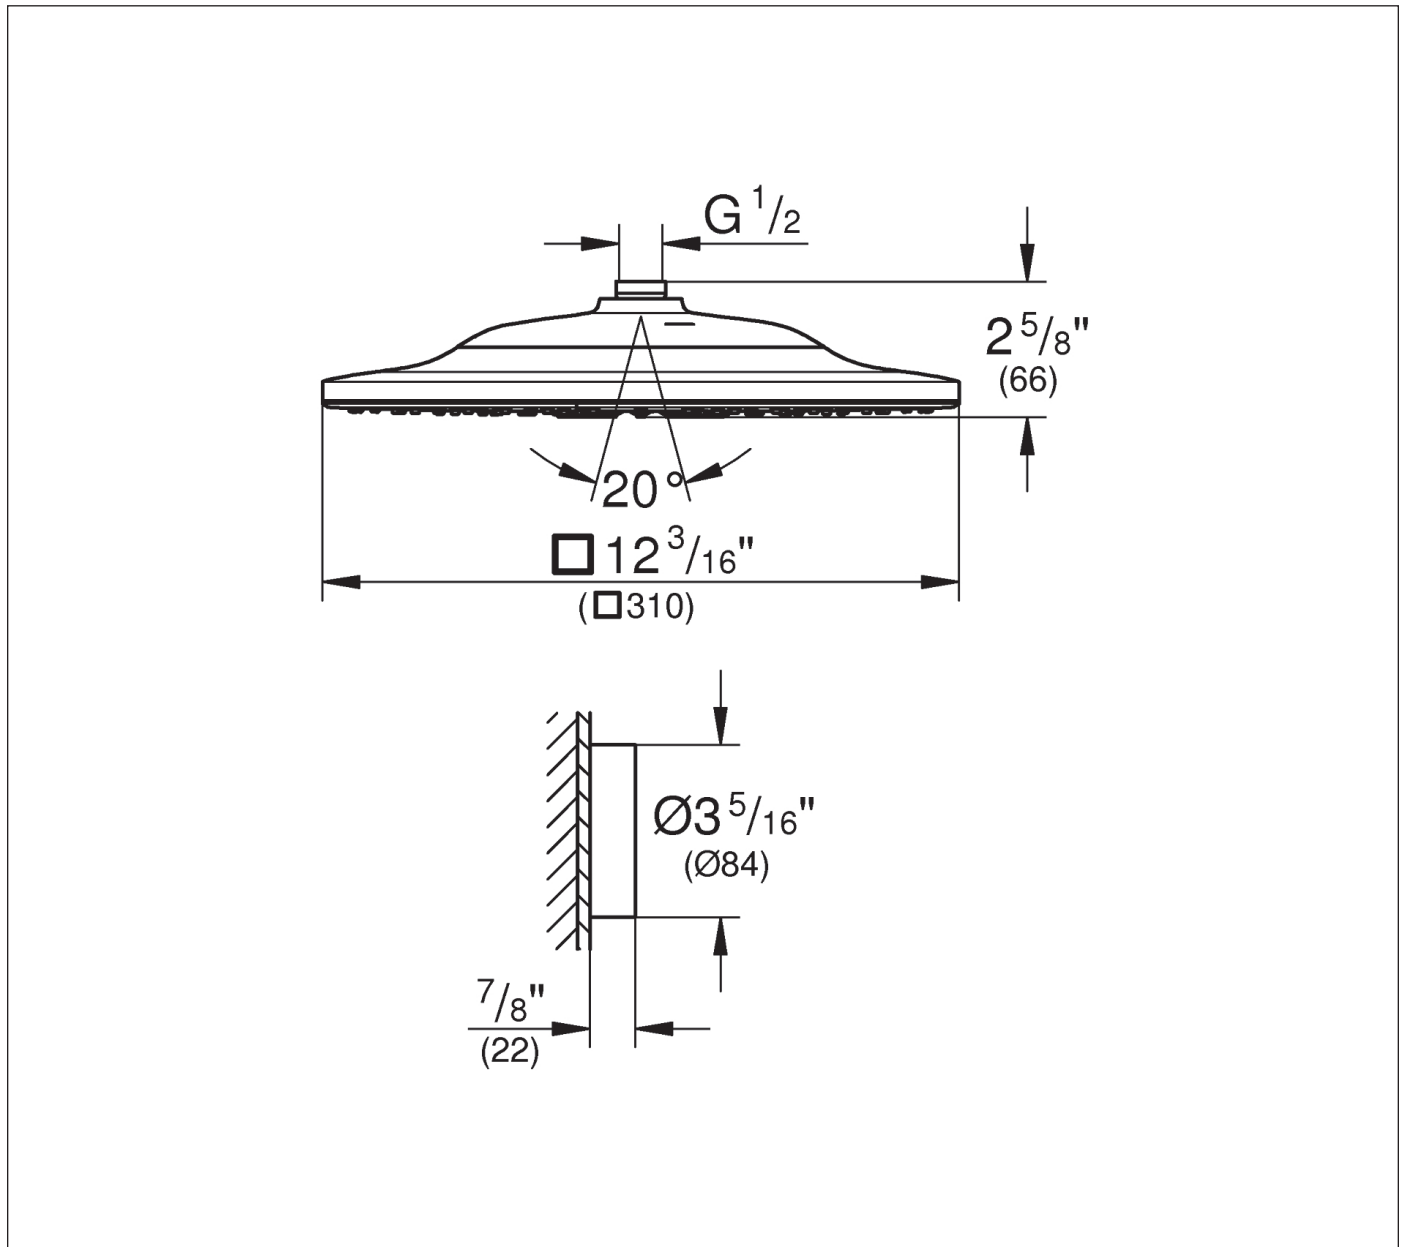

TECHNICAL DATA:

GPM (Min)-GPM (Max)

1.75 GPM

Tel: 1.630.582.7711 Fax: 1.630.582.7722

We reserve the right to make revisions without notice to product specifications.

For the most current Specification Sheet, go to www.grohe.us.

03-03-2020

PART OF LIXIL